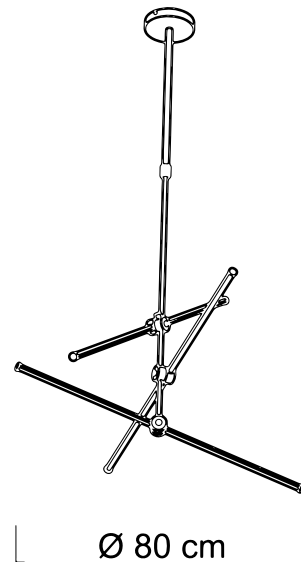

# ELIA/S3D

hanging lamp

The Elia Collection embodies the concept of illuminated minimalism, with lamps characterized by an extruded aluminum profile that offers extraordinary simplicity. These lamps not only provide light but also decorate the spaces they inhabit. With their essential and clean design, the Elia Collection represents a perfect blend of functionality and aesthetics, offering sophisticated lighting that harmoniously integrates into the decor.

7142D	ELIA/S3D O
7159D	ELIA/S3D N
Power	44W Led Integrated
Input	220/240 V- 50/60Hz
Kelvin	Sikrea Dynamic Dimmer
Dimmable	Yes
Real Lumen	Dimmable Max 2860
CRI	85
IP	20

Article compatible with Sikrea Dynamic Dimmer + (cod. 4868)

### PACKAGING DATA :

Packages	1
Net Weight	1,8kg
Gross Weight	2,6kg
Volume	0,0633 m <sup>3</sup>

Any interventions on the light source of this article must be carried out by qualified personnel or by the manufacturer himself.  
Any operation carried out without prior consultation with Contemporanea srl will void the guarantee

### MATERIAL :

Frame	Metal
Diffuser	PMMA